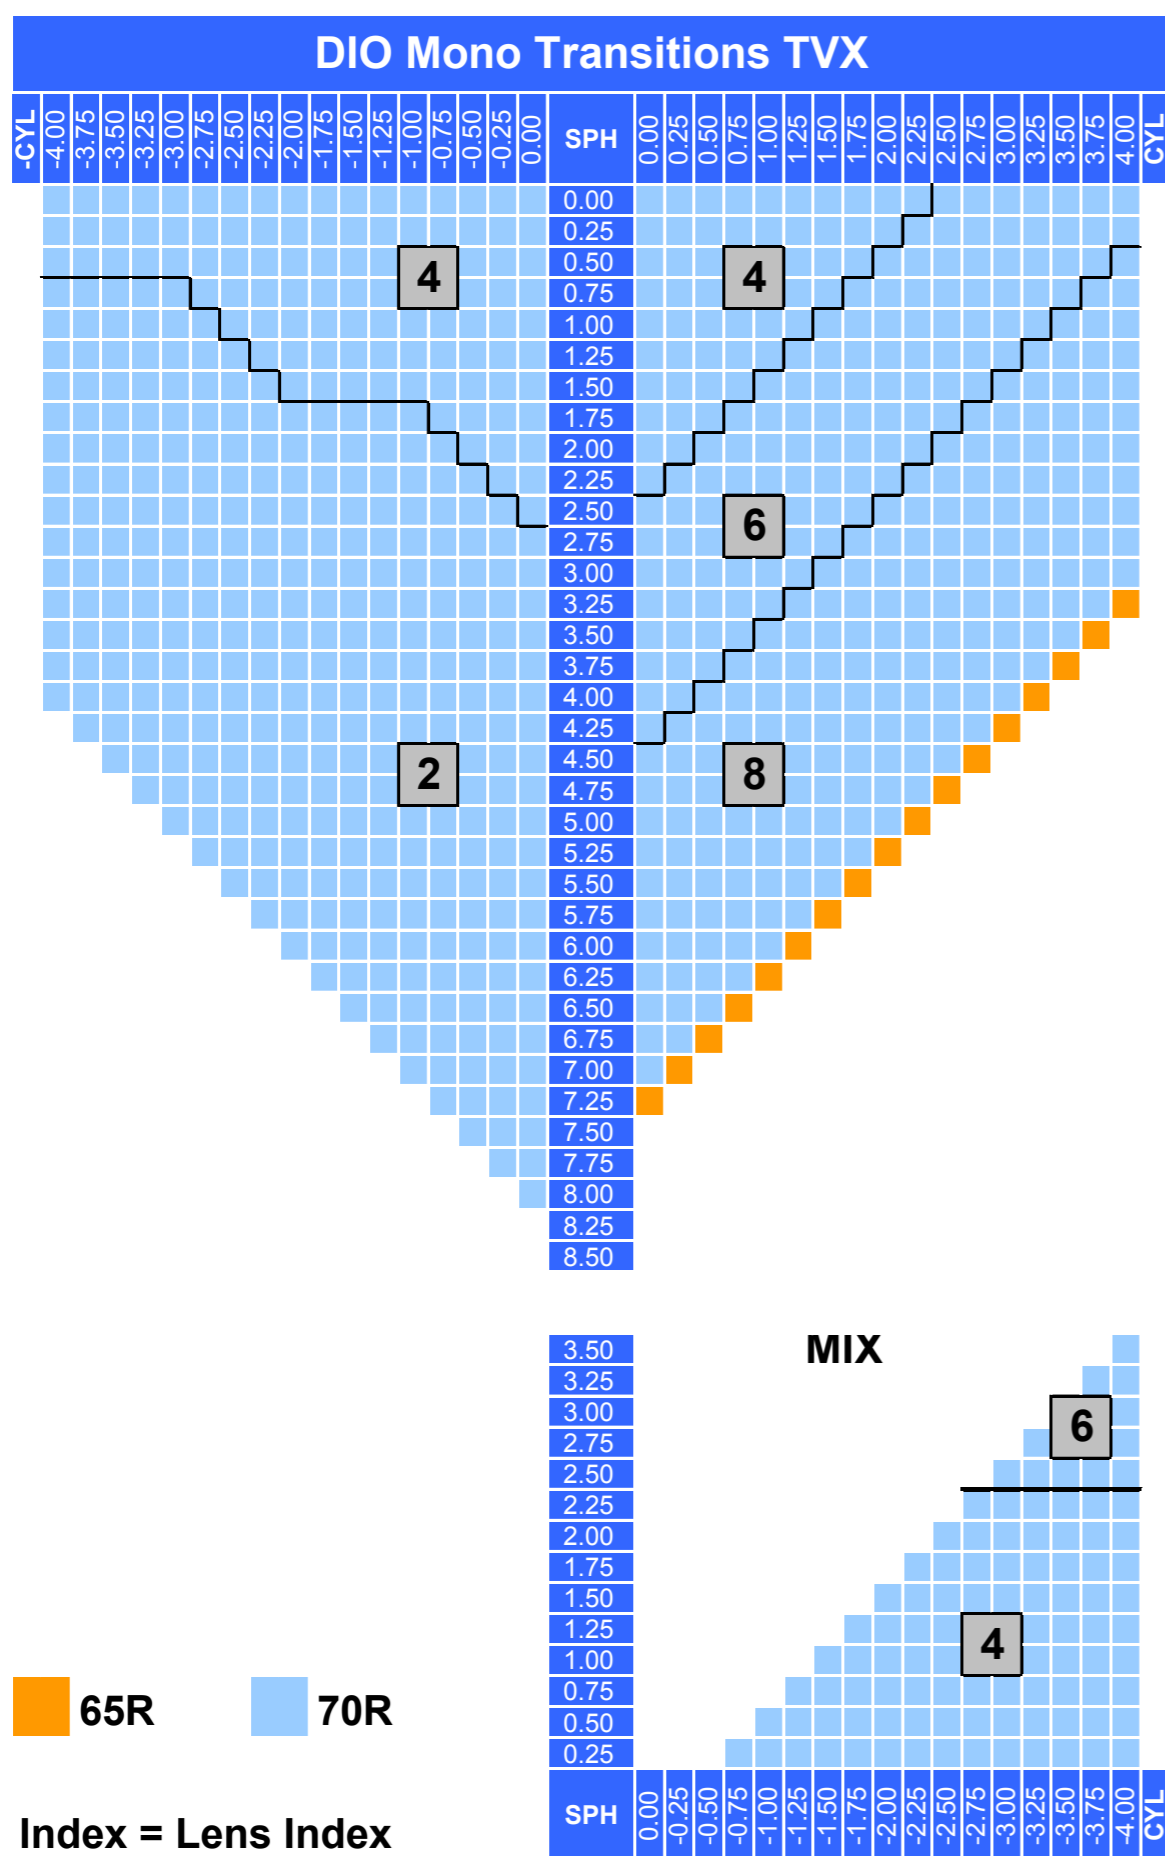

DIO Mono Transitions TVX

Specification

Material	TVX	UV cut off (nm)	400
Refractive Index	1.53	Base curve	2.25~8.25BC
Gravity	1.11	Max Diameters (mm)	76
Abbe Value	45	Color	Grey/Brown

Lens Features

- Spherical SV freeform design
- As-worn prescription optimization with 0.01D
- A precise spherical SV lens for sensitive patient
- Multi AR coating with EMI

Power Chart

Lens Marking Layout

Add-on Features

- Precal
- Remote Edging
- Special thickness
- Rx compensation
- Decentration
- Hi cylinder (4-6)
- Prism ($\leq 4 \Delta$)
- Mirror coating

※ When your prescription is over of range, please contact us directly.